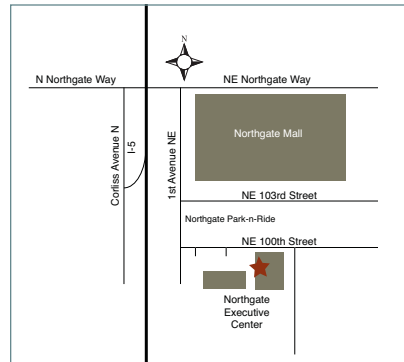

### Location

WFG National Title Company is conveniently located in the Northgate Executive Center, just south of the Northgate Mall and across from the Northgate Park-n-Ride. Our office is on the second floor of the east tower. Upon entering the lobby, take the elevator to the second floor, turn left off the elevator to suite 200.

### Directions

#### From I-5 Northbound:

- Take exit 173 for 1st Avenue NE towards Northgate Way
- Turn right onto 1st Avenue NE
- Turn left at NE 100th Street
- Take an immediate right into the Northgate Executive Center
- Park in any open spot

#### From I-5 Southbound:

- Take exit 173 for 1st Avenue NE towards Northgate Way
- Merge onto Corliss Avenue N
- Turn right at N. Northgate Way
- Turn right at 1st Avenue NE
- Turn left at NE 100th Street
- Take an immediate right into the Northgate Executive Center
- Park in any open spot